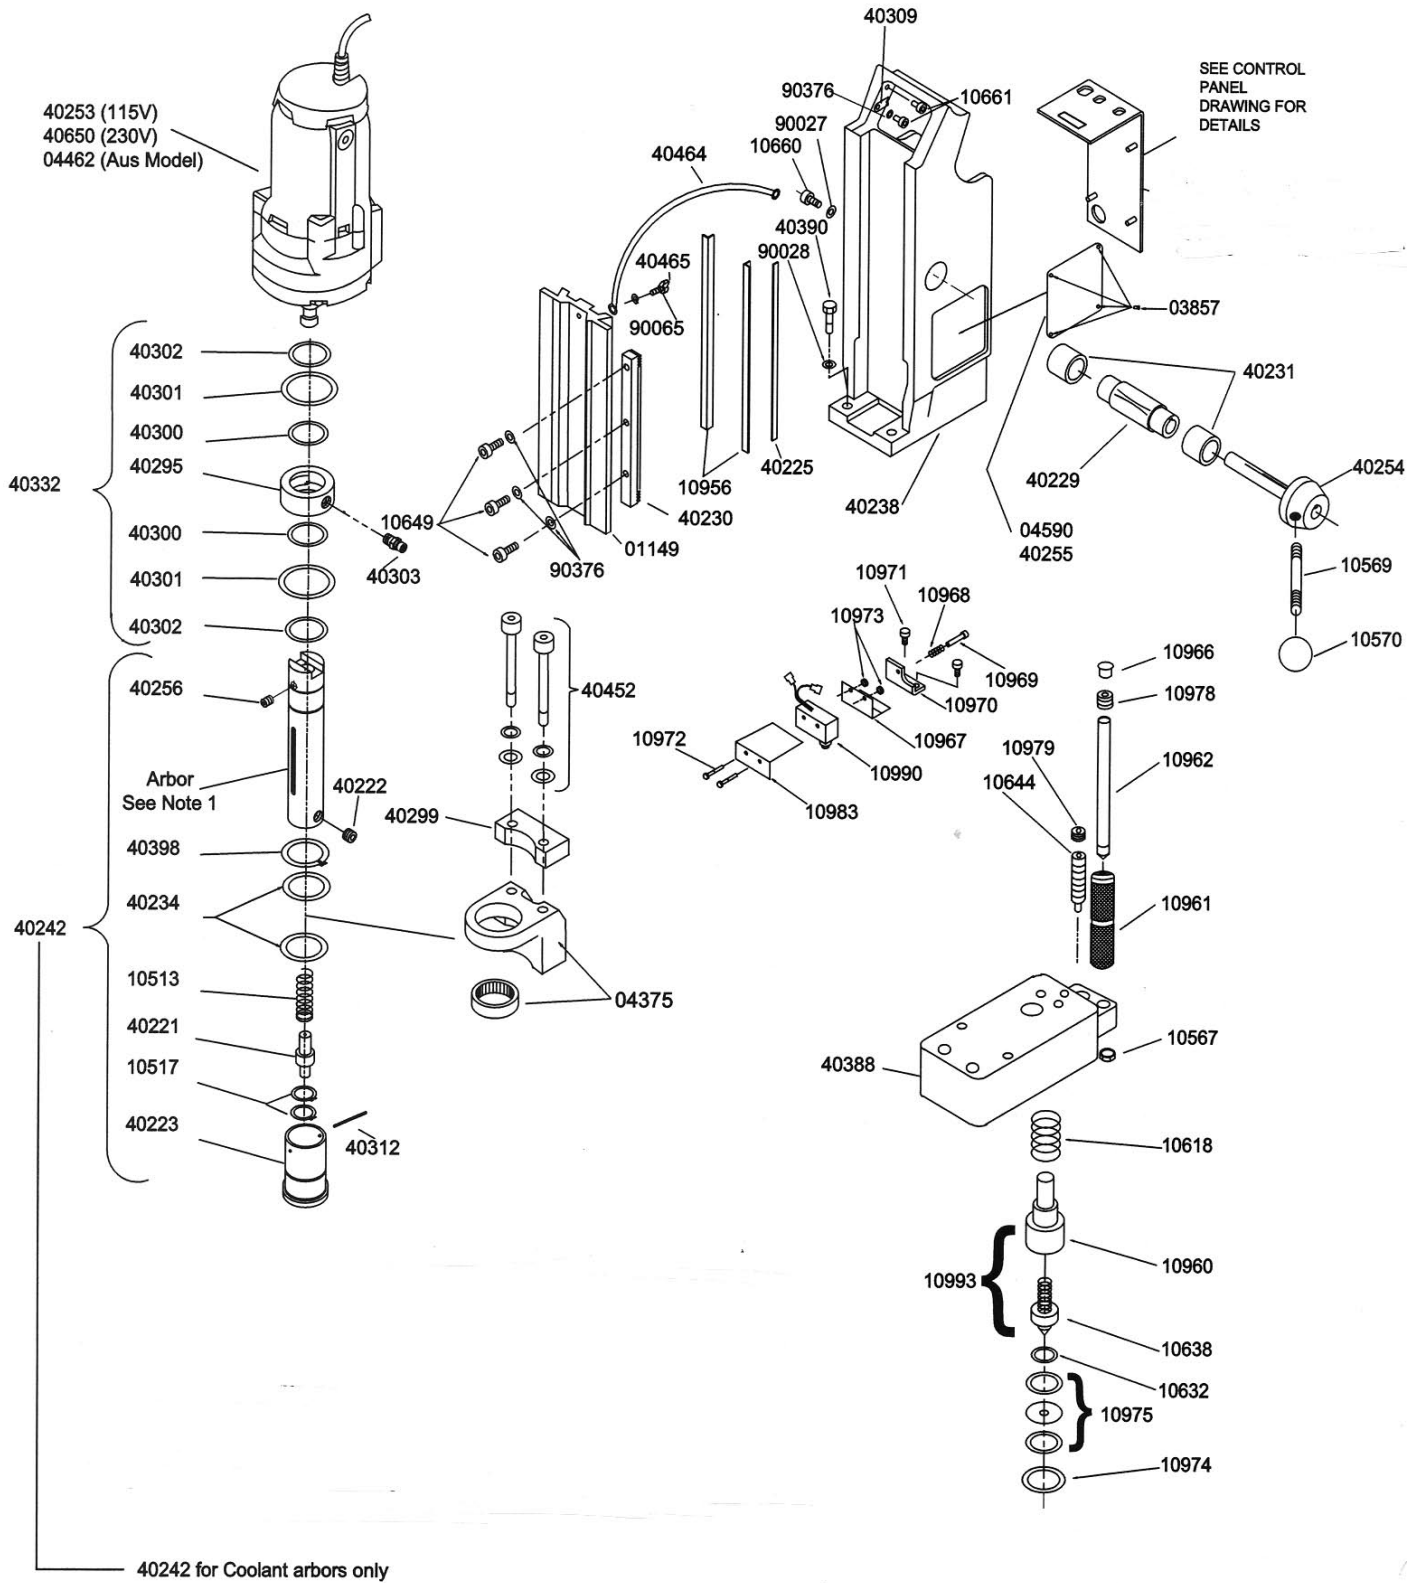

10912 Exploded View