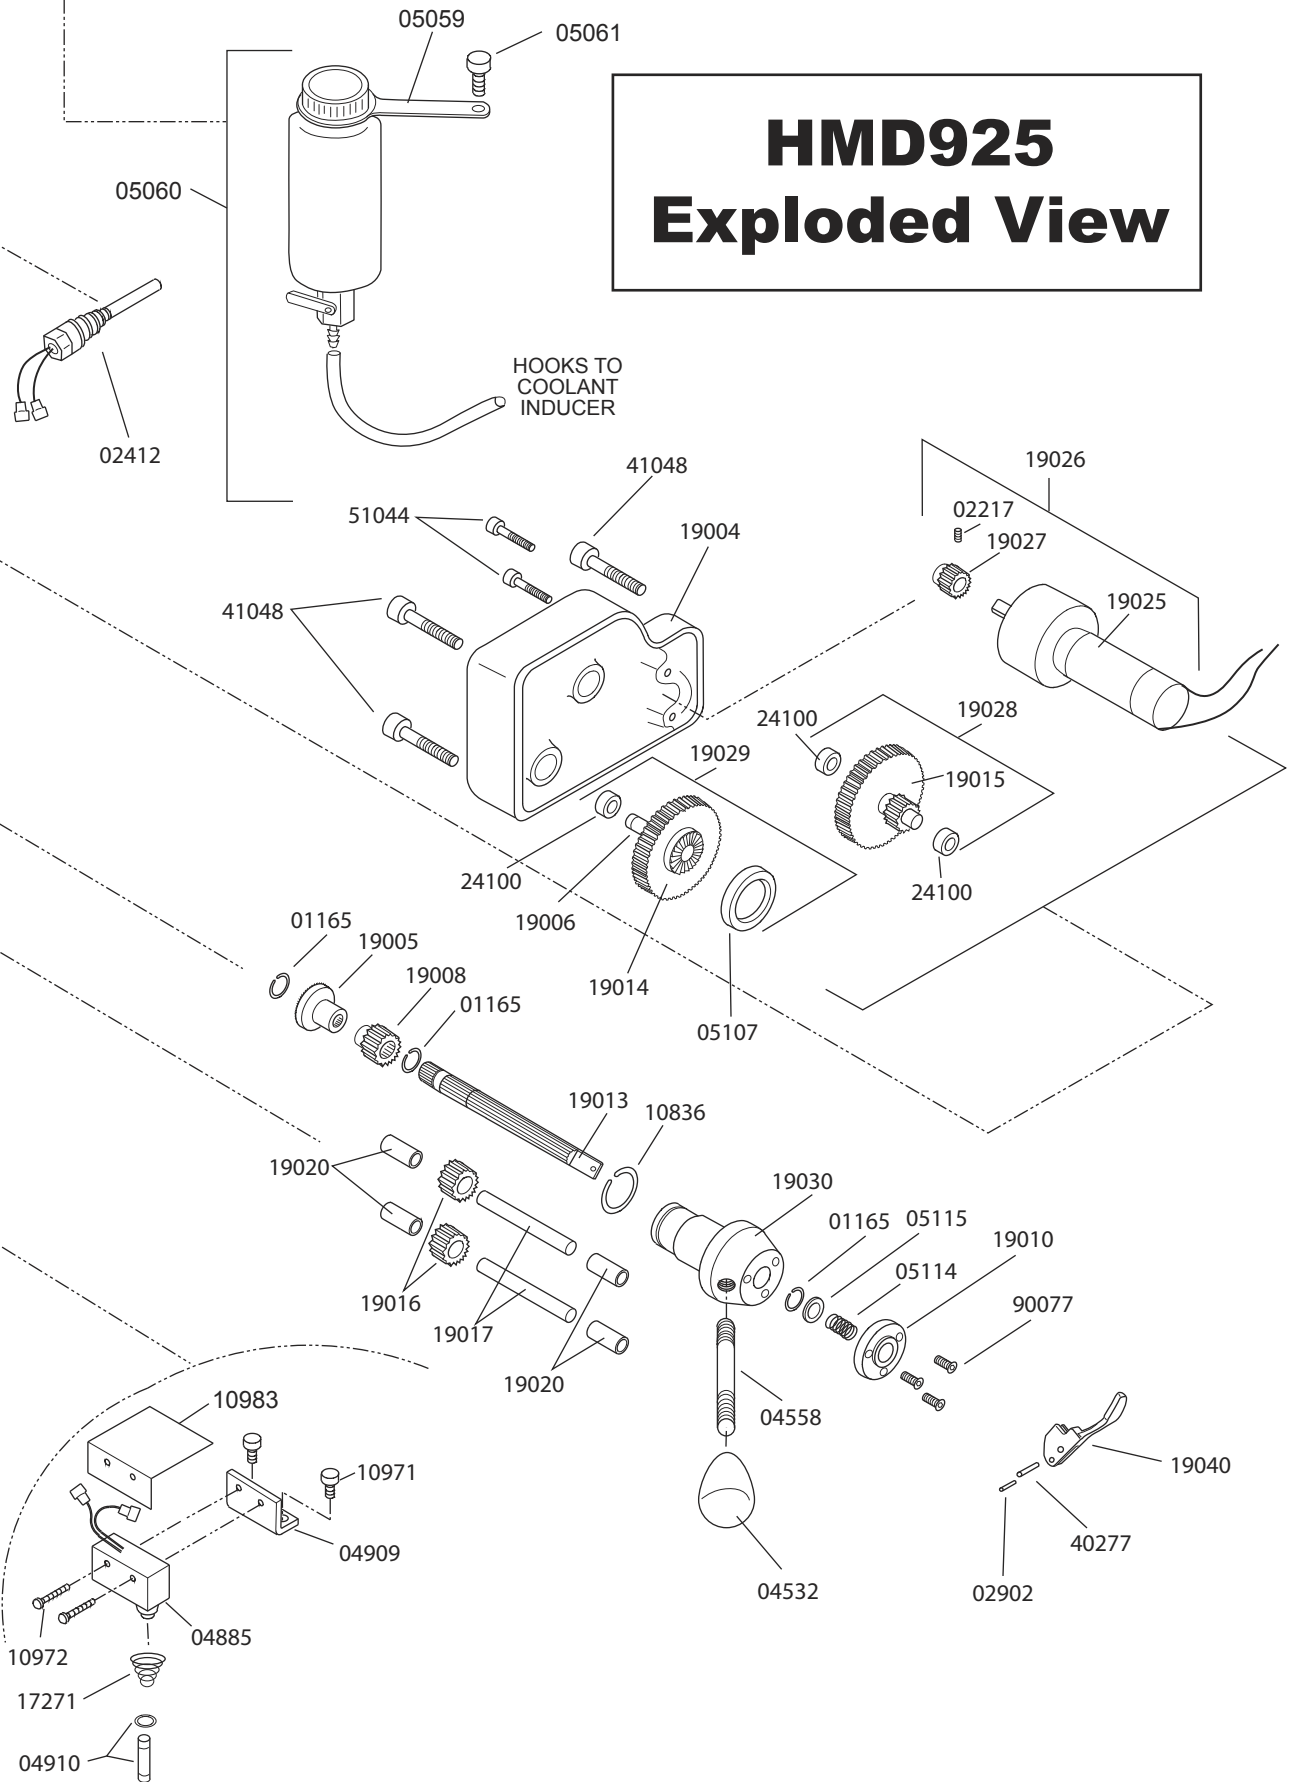

HMD925 Exploded View