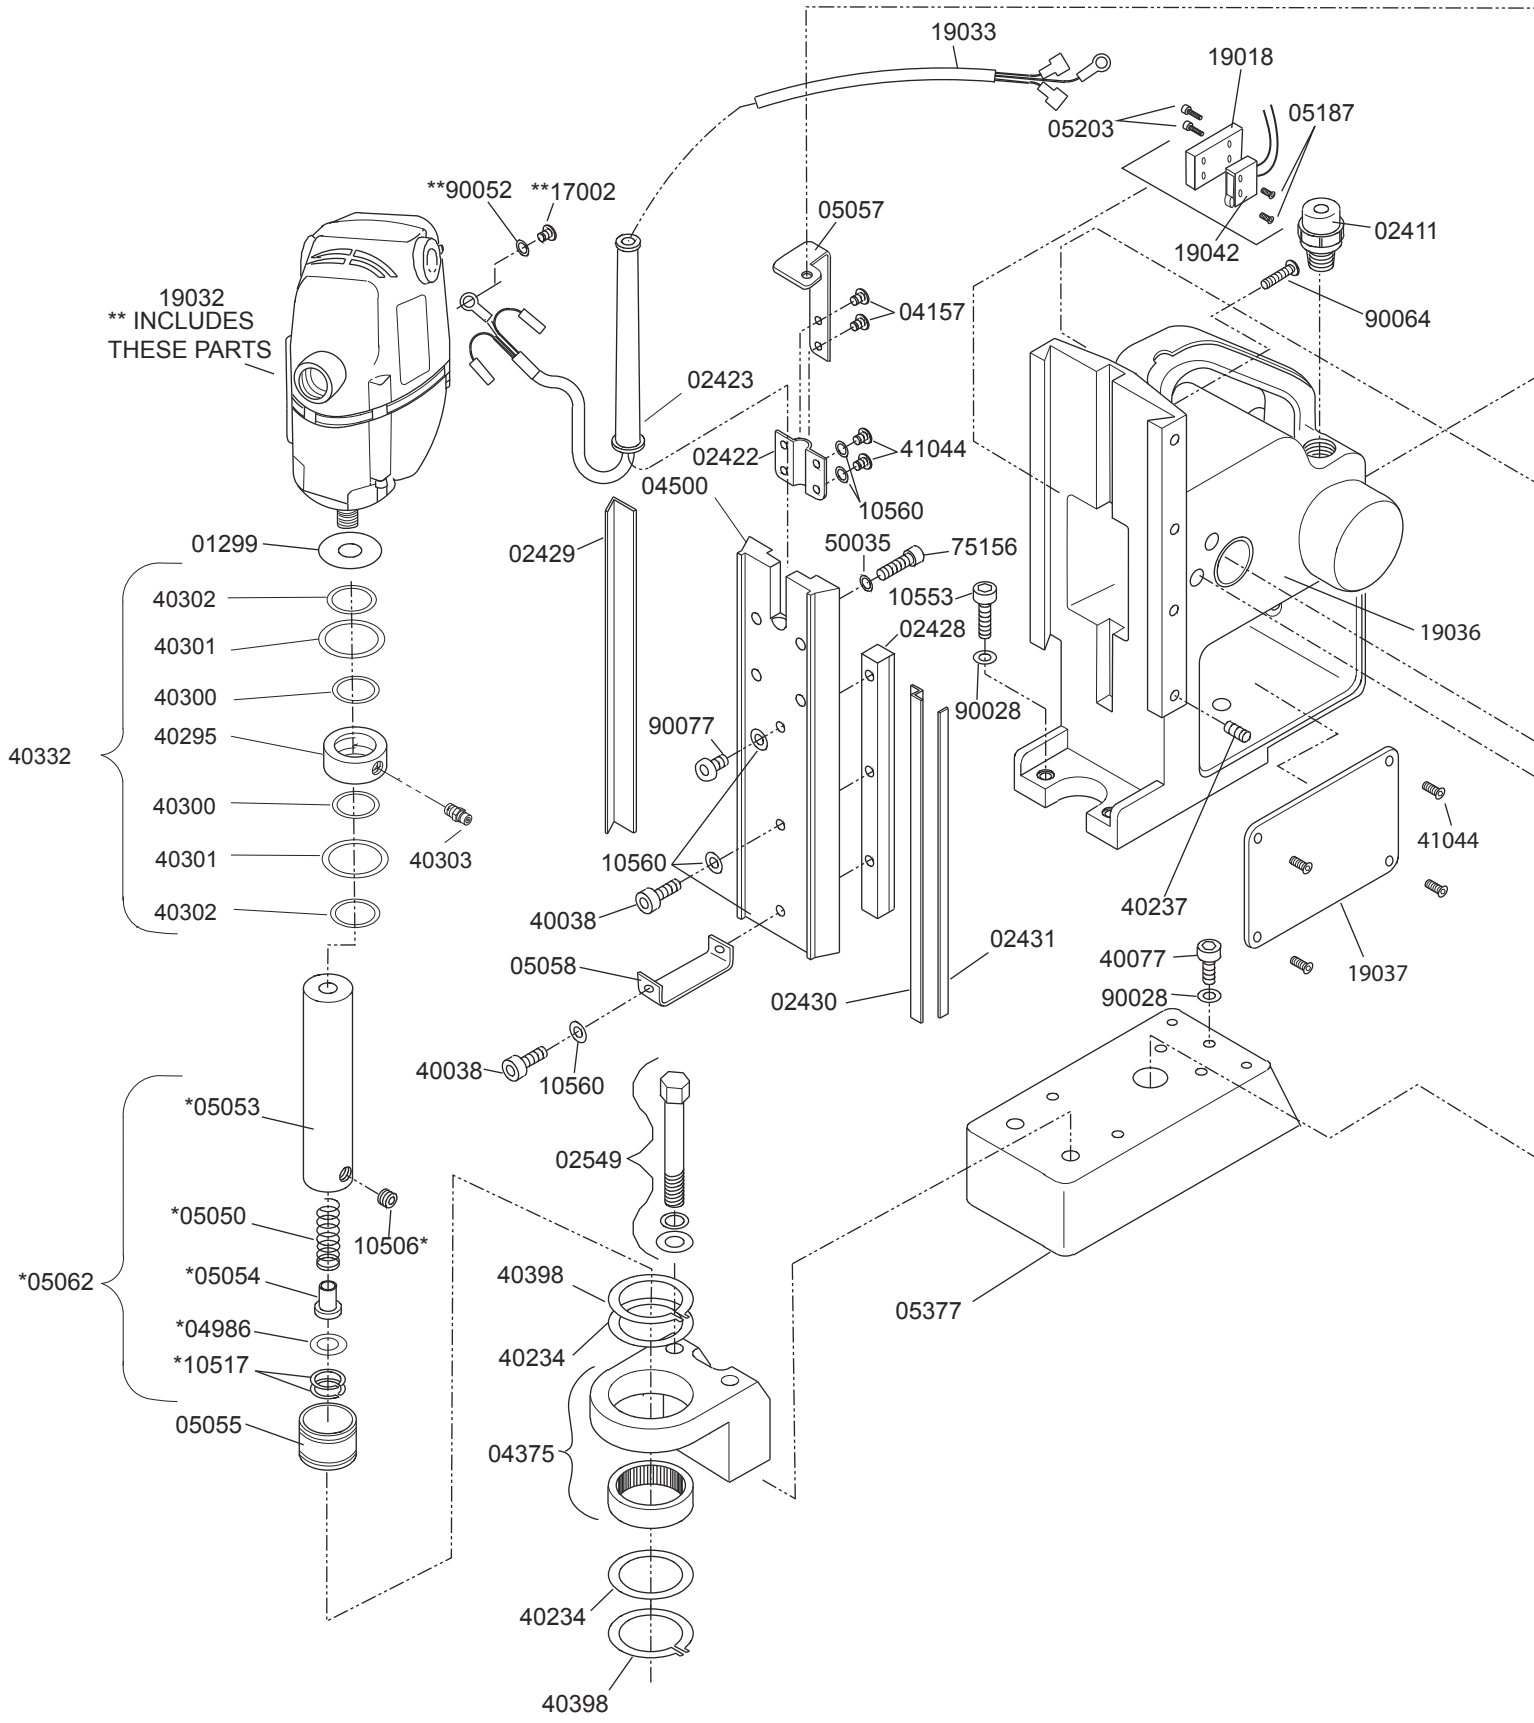

MOTOR PARTS DIAGRAM

19032 MOTOR ASSEMBLY

MOTOR PARTS LIST

Part #	Description	Qty	Part #	Description	Qty
04502	Brush Cover	1	17616	Spindle	1
04528	Label, Motor Safety	1	17617	Fan Guide	1
17002	Screw #6-32	1	17618	Gasket	1
17600	Field Case	1	17630	Armature	1
17601	Gear Housing	1	17628	Field	1
17602	Ball Bearing	2	17621	Carbon Brush	2
17603	Ball Bearing	1	17622	Brush Cap	2
17604	Ball Bearing	1	17623	Pan Head Screw	2
17605	Ball Bearing	1	17624	Pan Head Screw Short	2
17606	Dust Seal	1	17625	Pan Head Screw Long	2
17607	1st Inter. Gear Assy	1	17626	Retaining Ring	1
17608	2nd Inter. Gear Assy	1	17627	Retaining Ring	1
17609	Spur Gear	1	17632	Paper Washer	2
17610	Flat Washer	1	19021	Label, Motor	1
17611	Key	1	19032	Motor Assy	1
17612	Dowel Pin	1	19033	Motor Cord	1
17613	Flat Washer	1	75289	Pan Head Screw	2
17614	Gear Housing	1	90052	Washer #6	1