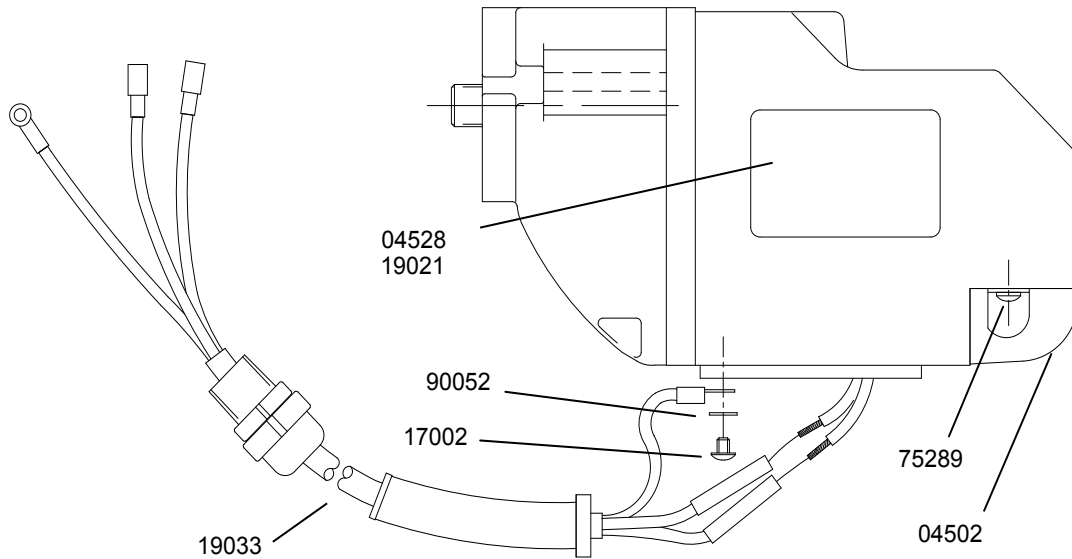

MOTOR PARTS DIAGRAM

19032 MOTOR ASSEMBLY

MOTOR PARTS LIST

Part #	Description	Qty	Part #	Description	Qty
04502	Brush Cover	1	17616	Spindle	1
04528	Label, Motor Safety	1	17617	Fan Guide	1
17002	Screw #6-32	1	17618	Gasket	1
17600	Field Case	1	17630	Armature	1
17601	Gear Housing	1	17628	Field	1
17602	Ball Bearing	2	17621	Carbon Brush	2
17603	Ball Bearing	1	17622	Brush Cap	2
17604	Ball Bearing	1	17623	Pan Head Screw	2
17605	Ball Bearing	1	17624	Pan Head Screw Short	2
17606	Dust Seal	1	17625	Pan Head Screw Long	2
17607	1st Inter. Gear Assy	1	17626	Retaining Ring	1
17608	2nd Inter. Gear Assy	1	17627	Retaining Ring	1
17609	Spur Gear	1	17632	Paper Washer	2
17610	Flat Washer	1	19021	Label, Motor	1
17611	Key	1	19032	Motor Assy	1
17612	Dowel Pin	1	19033	Motor Cord	1
17613	Flat Washer	1	75289	Pan Head Screw	2
17614	Gear Housing	1	90052	Washer #6	1