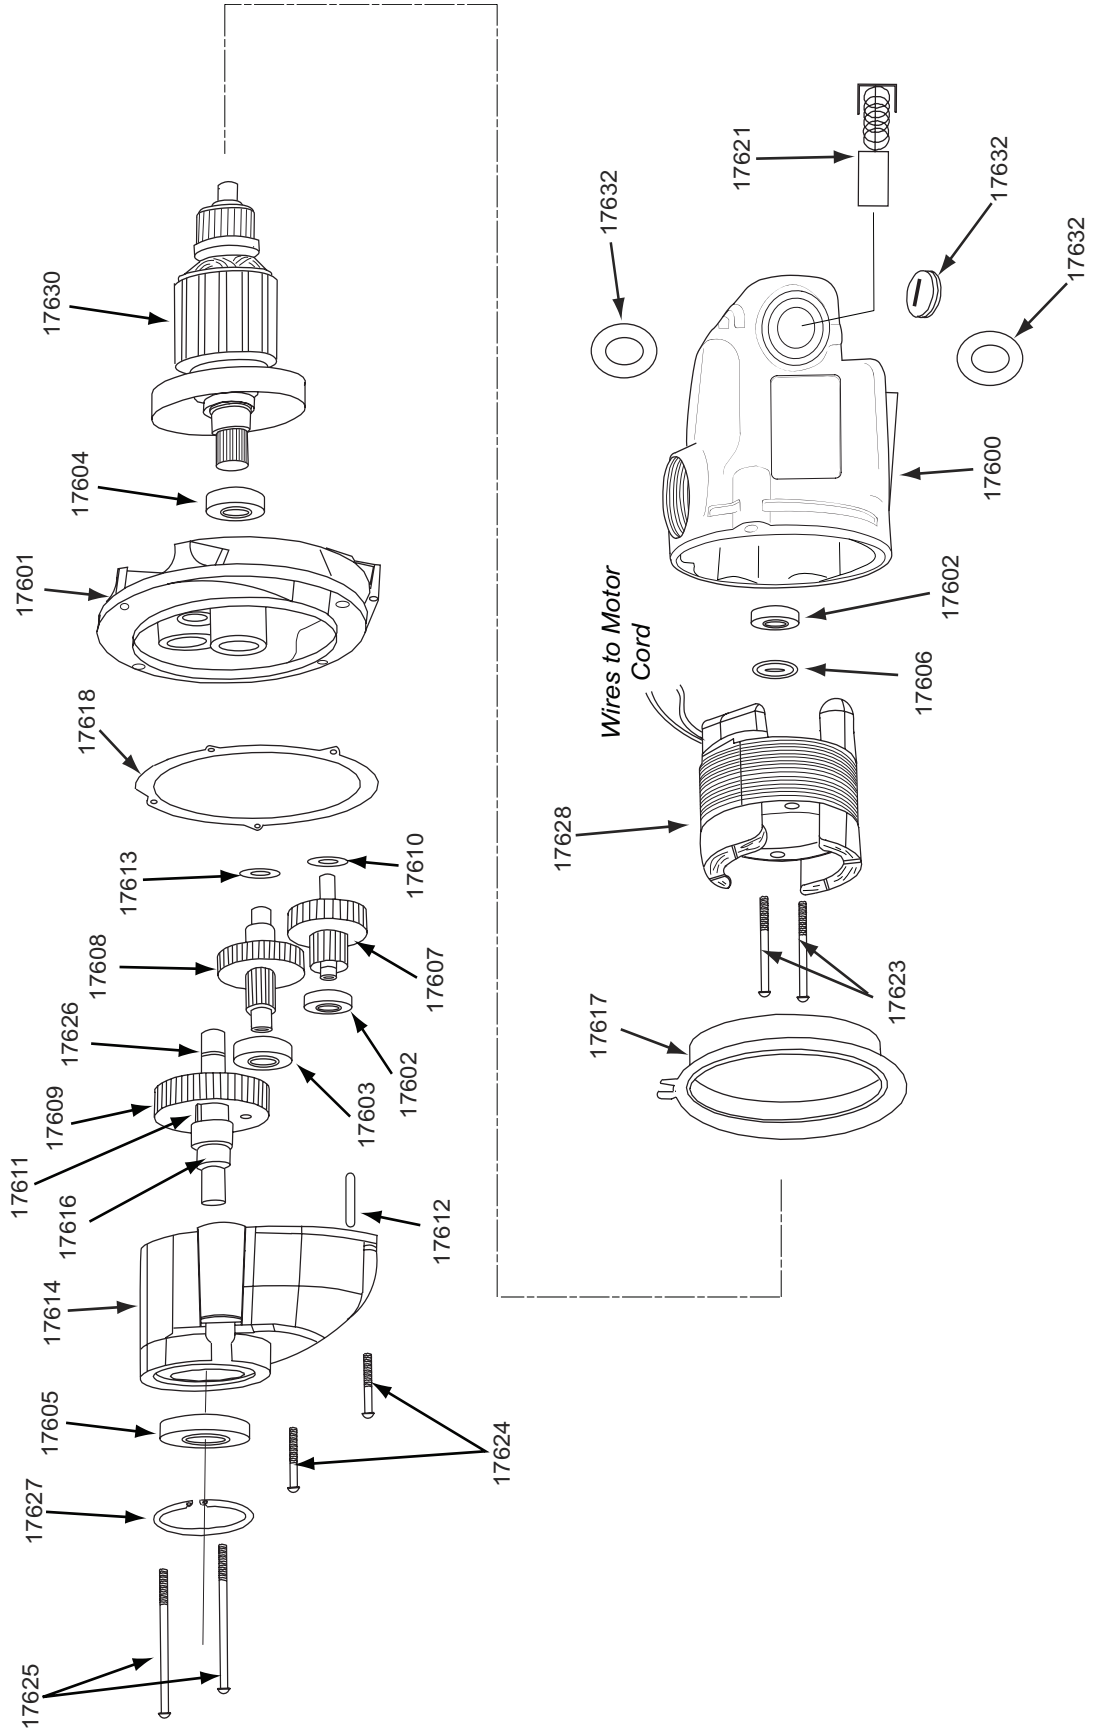

MOTOR PARTS DIAGRAM

19032 MOTOR ASSEMBLY

MOTOR PARTS LIST

Part #	Description	Qty	Part #	Description	Qty
04502	Brush Cover	1	17616	Spindle	1
04528	Label, Motor Safety	1	17617	Fan Guide	1
17002	Screw #6-32	1	17618	Gasket	1
17600	Field Case	1	17630	Armature	1
17601	Gear Housing	1	17628	Field	1
17602	Ball Bearing	2	17621	Carbon Brush	2
17603	Ball Bearing	1	17622	Brush Cap	2
17604	Ball Bearing	1	17623	Pan Head Screw	2
17605	Ball Bearing	1	17624	Pan Head Screw Short	2
17606	Dust Seal	1	17625	Pan Head Screw Long	2
17607	1st Inter. Gear Assy	1	17626	Retaining Ring	1
17608	2nd Inter. Gear Assy	1	17627	Retaining Ring	1
17609	Spur Gear	1	17632	Paper Washer	2
17610	Flat Washer	1	19021	Label, Motor	1
17611	Key	1	19032	Motor Assy	1
17612	Dowel Pin	1	19033	Motor Cord	1
17613	Flat Washer	1	75289	Pan Head Screw	2
17614	Gear Housing	1	90052	Washer #6	1