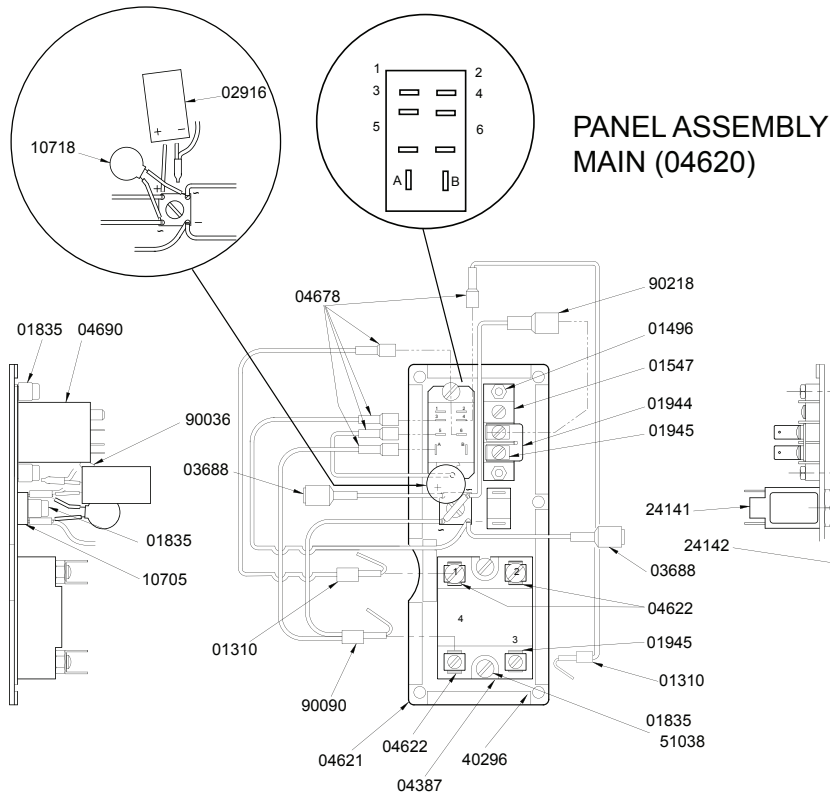

ARBOR ASSEMBLY - 24199

Part #	Description	Qty
24013	Thrust Bearing Seal	1
24016	Quill	1
24091	Thrust washer	1
24094	Thrust Needle Bearing	1
24164	LH Retaining Ring	1
24165	Washer	1
24196	Arbor	1
40222	Set Screw	2

* PARTS INCLUDED WITH 24140

HMD505 PANEL PARTS

PANEL ASSEMBLY END (04613)

Part #	Description	Qty
01310	Terminal Piggy Back	2
01496	Spacer	2
01547	Terminal Strip	1
01835	Nylon Nut	5
01944	Terminal Jumper	1
01945	Terminal Spade	3
02916	Capacitor	1
03688	Terminal Male Insulator	2
04387	Relay 240V	1
04614	Rocker Switch	1
04615	Faceplate End	1
04621	Faceplate Front	1
04622	Double Terminal	3
04643	Red Seal	1

Part #	Description	Qty
04644	Green Seal	1
04645	Switch On	1
04646	Switch Off	1
04678	Terminal Female Insulator	1
04690	Relay 15A	1
10705	Rectifier	1
10718	Surge Suppressor	1
24141	Circuit Breaker 14A	1
24142	Cover	1
40296	Sponge Seal	1
51038	Flat Washer #6	2
90036	Adhesive	1
90090	Terminal Piggy Back	1
90218	Terminal Female	1