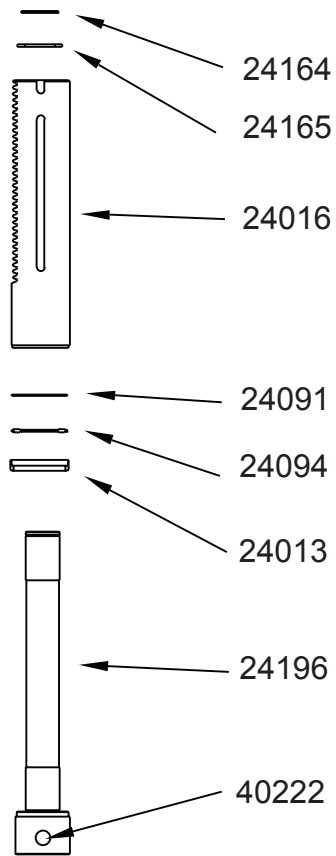

HMD505 MOTOR - 04631

Part #	Description	Qty
04633	Motor Housing Assy	1
24041	Armature	1
24042	Field	1
24044	Cap for Brush	2
24045	Brush (Package of 2)	1
24066	Access Door	1
24080	Screw Self Tapping #10 x 3-1/4	2
24093	Spring Washer	1
24114	Motor Baffle	1
24153	Screw Self Tapping	2
40373	Strain Relief	1
90019	Terminal	2

ARBOR ASSEMBLY - 24199

Part #	Description	Qty
24013	Thrust Bearing Seal	1
24016	Quill	1
24091	Thrust washer	1
24094	Thrust Needle Bearing	1
24164	LH Retaining Ring	1
24165	Washer	1
24196	Arbor	1
40222	Set Screw	2

* PARTS INCLUDED WITH 24140

HMD505 PANEL PARTS

PANEL ASSEMBLY END (04613)

Part #	Description	Qty
01310	Terminal Piggy Back	2
01496	Spacer	2
01547	Terminal Strip	1
01835	Nylon Nut	5
01944	Terminal Jumper	1
01945	Terminal Spade	3
02916	Capacitor	1
03688	Terminal Male Insulator	2
04387	Relay 240V	1
04614	Rocker Switch	1
04615	Faceplate End	1
04621	Faceplate Front	1
04622	Double Terminal	3
04643	Red Seal	1

Part #	Description	Qty
04644	Green Seal	1
04645	Switch On	1
04646	Switch Off	1
04678	Terminal Female Insulator	1
04690	Relay 15A	1
10705	Rectifier	1
10718	Surge Suppressor	1
24141	Circuit Breaker 14A	1
24142	Cover	1
40296	Sponge Seal	1
51038	Flat Washer #6	2
90036	Adhesive	1
90090	Terminal Piggy Back	1
90218	Terminal Female	1