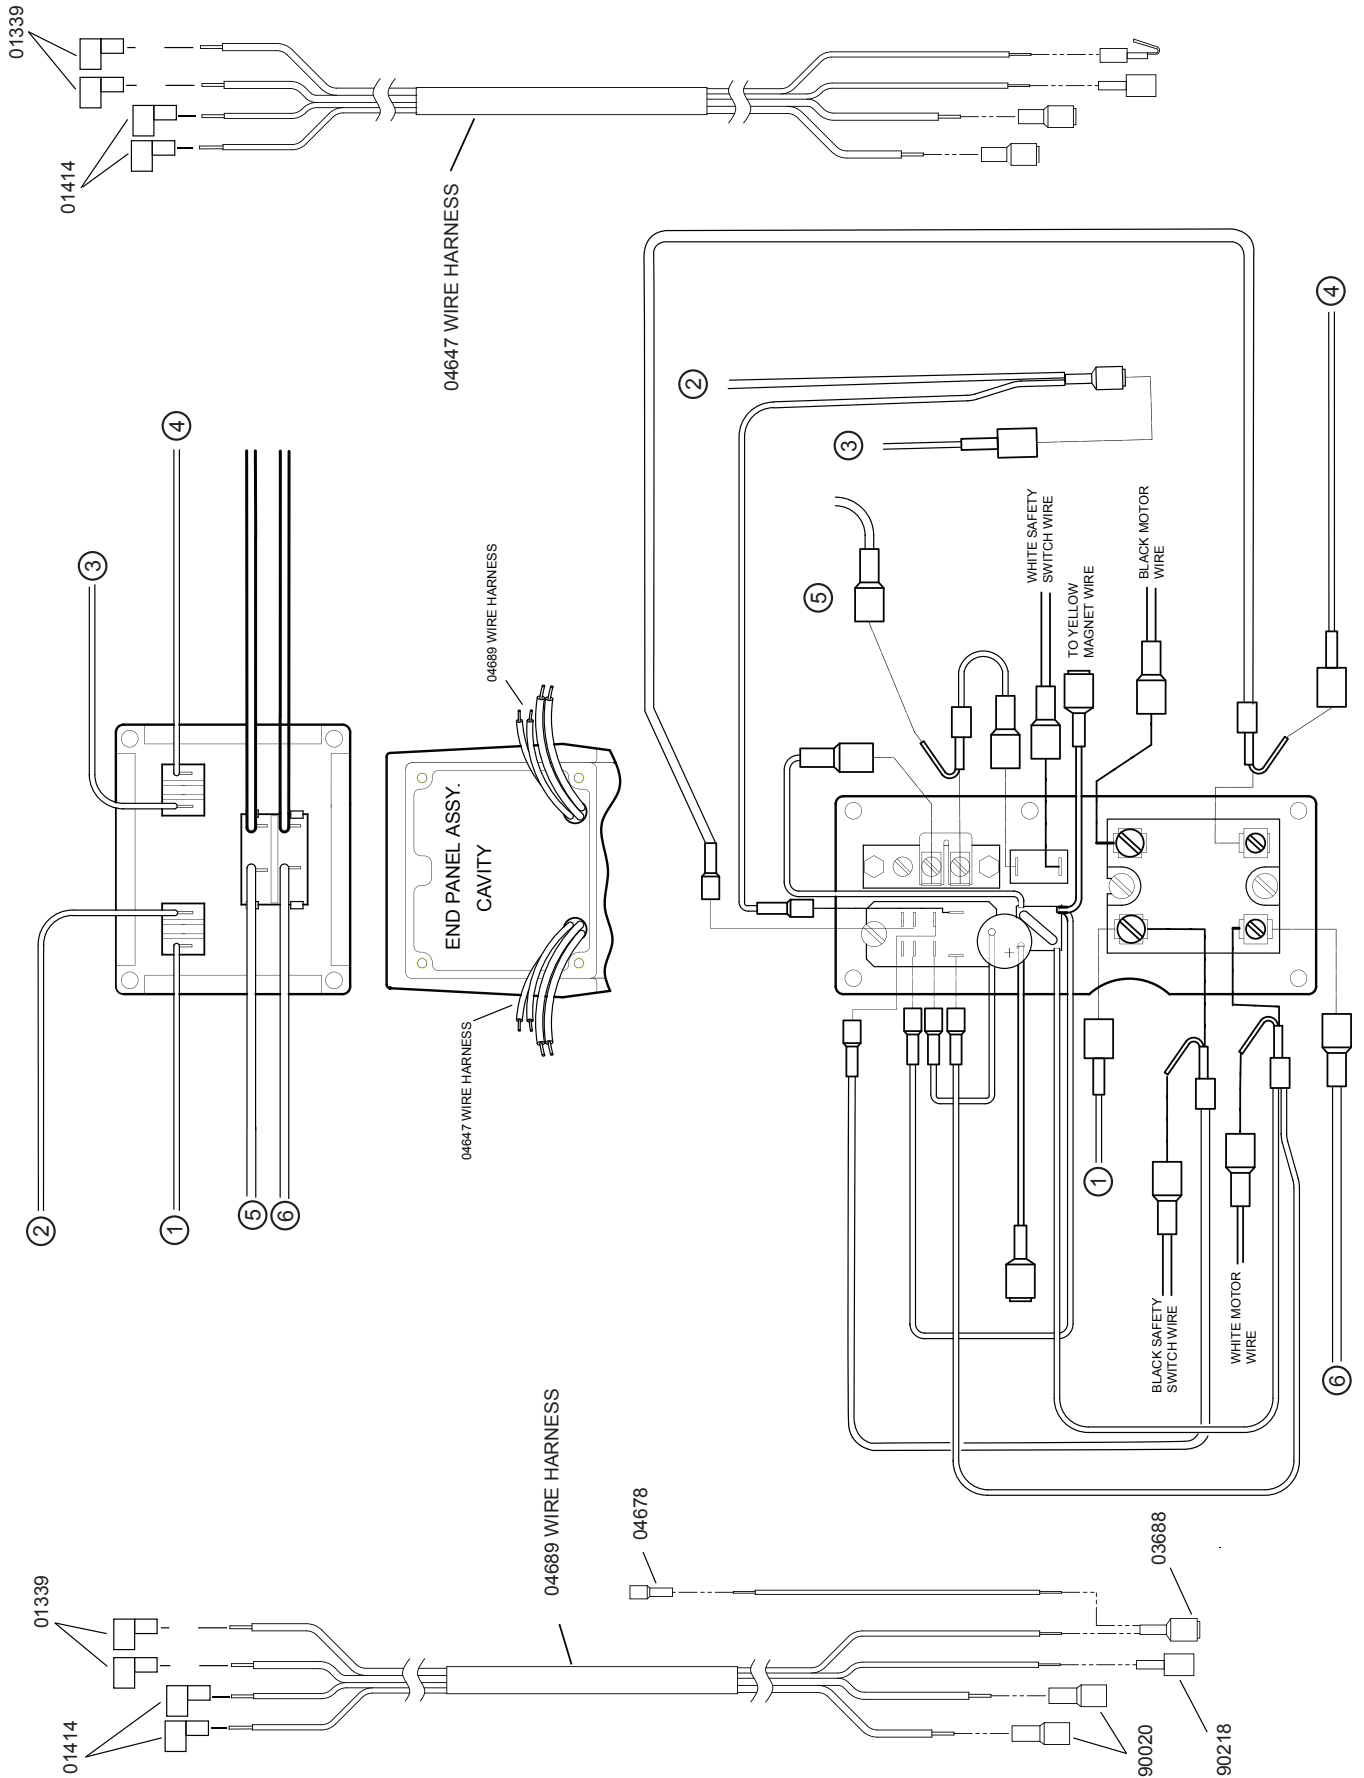

HMD505 HOOK UP DIAGRAM