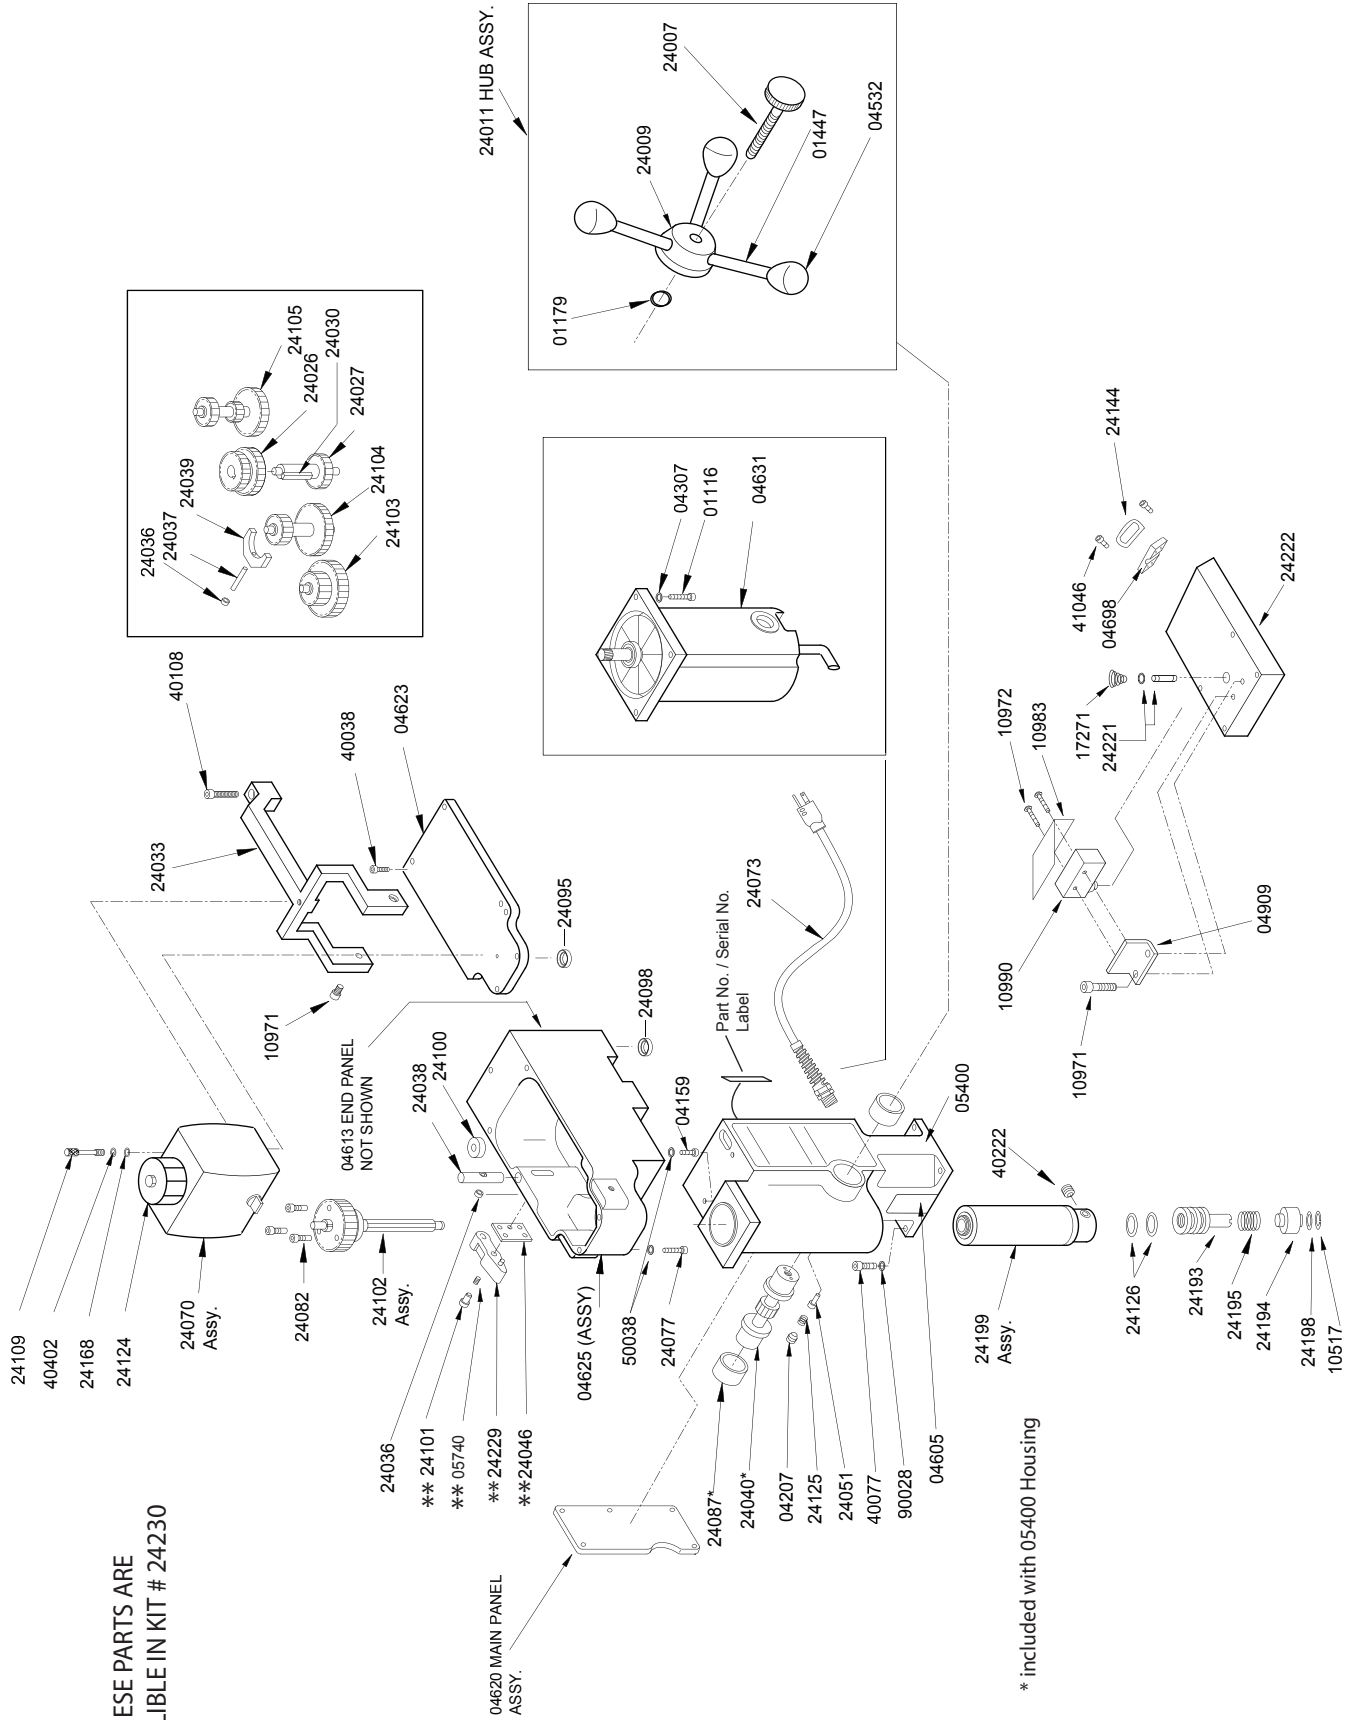

HOUGEN HMD505 EXPLODED VIEW

** THESE PARTS ARE AVAILABLE IN KIT # 24230

* included with 05400 Housing