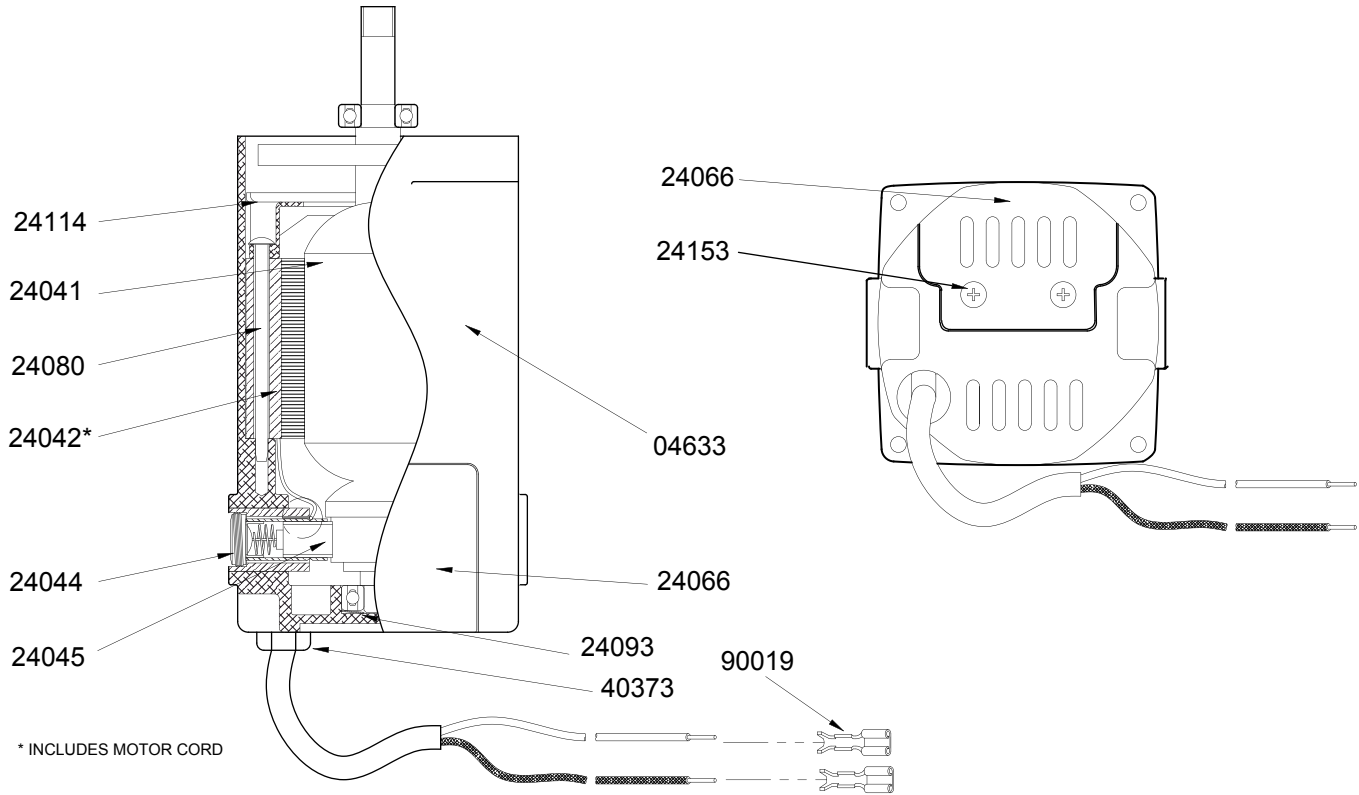

HMD505 MOTOR - 04631

Part #	Description	Qty
04633	Motor Housing Assy	1
24041	Armature	1
24042	Field	1
24044	Cap for Brush	2
24045	Brush (Package of 2)	1
24066	Access Door	1
24080	Screw Self Tapping #10 x 3-1/4	2
24093	Spring Washer	1
24114	Motor Baffle	1
24153	Screw Self Tapping	2
40373	Strain Relief	1
90019	Terminal	2

ARBOR ASSEMBLY - 24199

Part #	Description	Qty
24013	Thrust Bearing Seal	1
24016	Quill	1
24091	Thrust washer	1
24094	Thrust Needle Bearing	1
24164	LH Retaining Ring	1
24165	Washer	1
24196	Arbor	1
40222	Set Screw	2

* PARTS INCLUDED WITH 24140

HMD505 PANEL PARTS

PANEL ASSEMBLY END (04613)

Part #	Description	Qty
01310	Terminal Piggy Back	2
01496	Spacer	2
01547	Terminal Strip	1
01835	Nylon Nut	5
01944	Terminal Jumper	1
01945	Terminal Spade	3
02916	Capacitor	1
03688	Terminal Male Insulator	2
04387	Relay 240V	1
04614	Rocker Switch	1
04615	Faceplate End	1
04621	Faceplate Front	1
04622	Double Terminal	3
04643	Red Seal	1

Part #	Description	Qty
04644	Green Seal	1
04645	Switch On	1
04646	Switch Off	1
04678	Terminal Female Insulator	1
04690	Relay 15A	1
10705	Rectifier	1
10718	Surge Suppressor	1
24141	Circuit Breaker 14A	1
24142	Cover	1
40296	Sponge Seal	1
51038	Flat Washer #6	2
90036	Adhesive	1
90090	Terminal Piggy Back	1
90218	Terminal Female	1