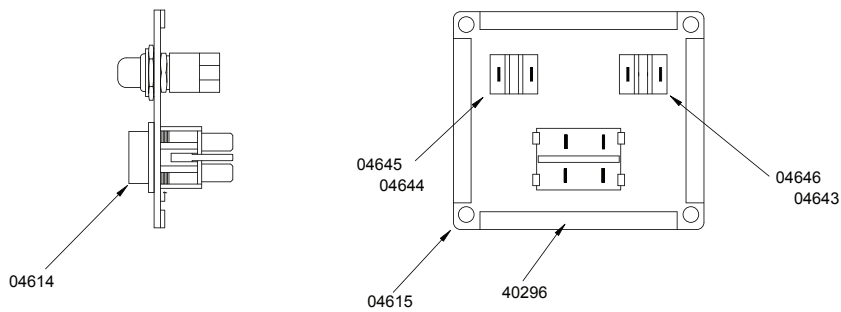

* PARTS INCLUDED WITH 24140

HMD505 PANEL PARTS

PANEL ASSEMBLY END (04613)

Part #	Description	Qty
01310	Terminal Piggy Back	2
01496	Spacer	2
01547	Terminal Strip	1
01835	Nylon Nut	5
01944	Terminal Jumper	1
01945	Terminal Spade	3
02916	Capacitor	1
03688	Terminal Male Insulator	2
04387	Relay 240V	1
04614	Rocker Switch	1
04615	Faceplate End	1
04621	Faceplate Front	1
04622	Double Terminal	3
04643	Red Seal	1