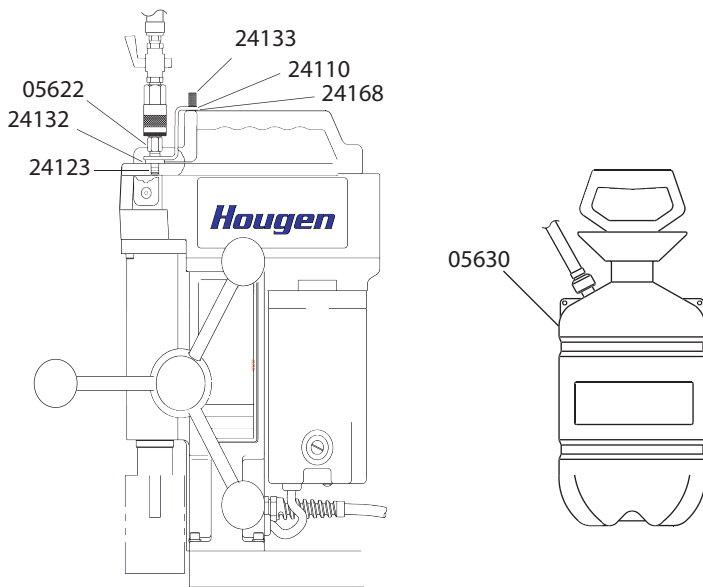

HMD505 MOTOR - 04631

Part #	Description	Qty
04633	Motor Housing Assy	1
24041	Armature	1
24042	Field	1
24044	Cap for Brush	2
24045	Brush (Package of 2)	1
24066	Access Door	1
24080	Screw Self Tapping #10 x 3-1/4	2
24093	Spring Washer	1
24114	Motor Baffle	1
24153	Screw Self Tapping	2
40373	Strain Relief	1
90019	Terminal	2

ARBOR ASSEMBLY - 24199

Part #	Description	Qty
24013	Thrust Bearing Seal	1
24016	Quill	1
24091	Thrust washer	1
24094	Thrust Needle Bearing	1
24164	LH Retaining Ring	1
24165	Washer	1
24196	Arbor	1
40222	Set Screw	2

OPTIONAL PRESSURIZED COOLANT BOTTLE 24140

Part #	Description	Qty
05622*	QUICK CONNECT	1
05630*	COLLANT BOTTLE ASSY	1
24110*	SCREW, CAPTIVE	1
24123*	"O" RING	1
24132*	ADAPTER	1
24133*	BRACKET	1
24168*	NYLON FLAT WASHER	1

* PARTS INCLUDED WITH 24140

HMD505 PANEL PARTS

PANEL ASSEMBLY END (04613)

Part #	Description	Qty
01310	Terminal Piggy Back	2
01496	Spacer	2
01547	Terminal Strip	1
01835	Nylon Nut	5
01944	Terminal Jumper	1
01945	Terminal Spade	3
02916	Capacitor	1
03688	Terminal Male Insulator	2
04387	Relay 240V	1
04614	Rocker Switch	1
04615	Faceplate End	1
04621	Faceplate Front	1
04622	Double Terminal	3
04643	Red Seal	1