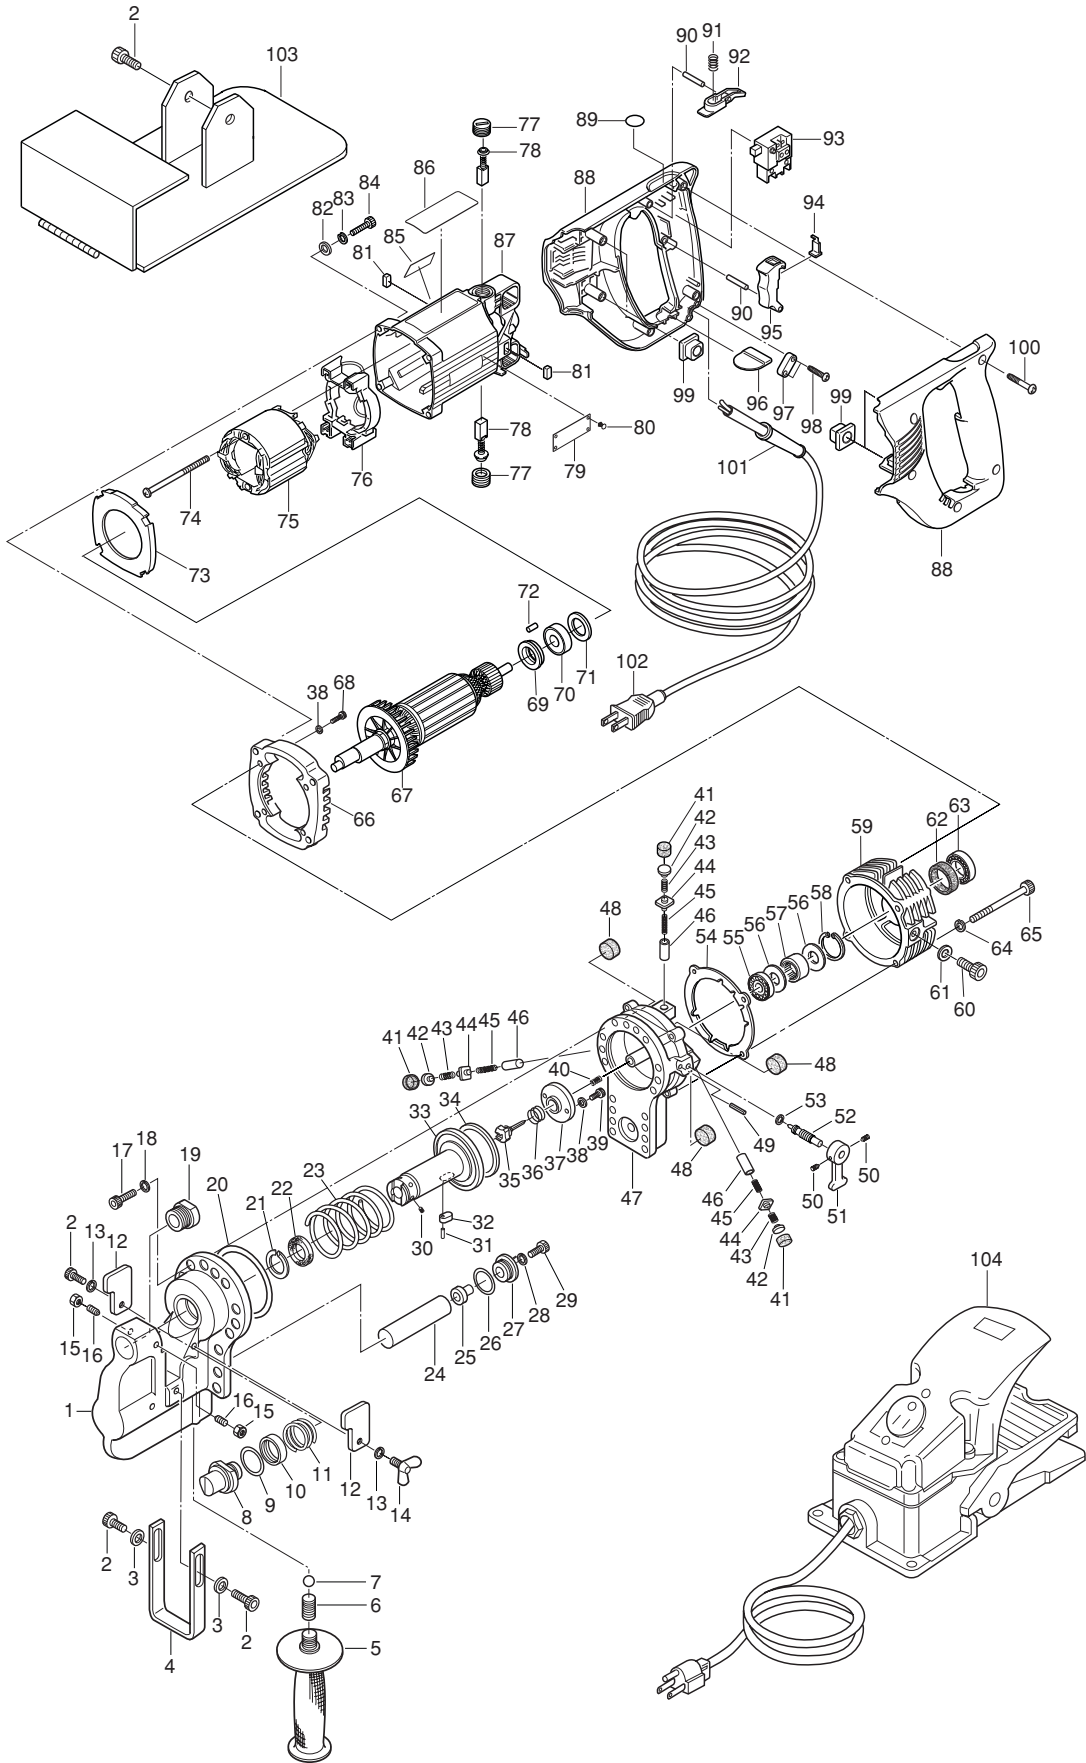

75002.5A EXPLODED VIEW

PARTS LIST - 75002.5A

DET. #	PART#	DESCRIPTION	QTY.
1	75177	"C" FRAME	1
2	75156	SCREW M6 X 15MM	6
3	75157	FLAT WASHER 6MM	2
4	75176	HOLE LOCATOR	1
5	75063	PUNCHER HANDLE	1
6	75192	SCR-SOC SET M10	1
7	75191	STEEL BALL BEARING	1
8	75427	9/16" PUNCH	1
9	75117	RETAINING RING	1
10	75115	COUPLING SLEEVE	1
11	75116	JOINT PIN SPRING	1
12	75131	STRIPPER	2
13	75162	WASHER-HELI LOCK	2
14	75175	SCR-WING HD M6 X 15MM	1
15	75091	NUT HEX M6	2
16	75189	SCR-SOC SET M6 X 20MM	2
17	75158	SCR-SHC M8 X 20 MM	18
18	75159	FLAT WASHER 8MM	18
19	75444	DIE -RD 9/16A	1
	75445	DIE -RD 9/16B	1
20	75185	"O"-RING	1
21	75152	BACKUP RING	1
22	75153	PACKING ROD SEAL	1
23	75187	PUNCH RETURN SPRING	1
24	75137	OIL BLADDER	1
25	75136	SCR- BLADDER	1
26	75190	"O"-RING	1
27	75188	SCR-BLADDER BUSHING	1
28	75155	WASHER-HELI LOCK	1
29	75138	SCR-BLADDER RET.	1
30	75114	JOINT PIN	6
31	75099	ROLL PIN	1
32	75135	PUNCH PISTON KEY	1
33	75118	PUNCH PISTON	1
34	75154	PACKING	1
35	75042	RELEASE VALVE	1
36	75043A	VALVE RETURN SPRING	1
37	75183	STOP PLATE	1
38	75101	FLAT WASHER	2
39	75102	SCR-SHC M4 X 6MM	2
40	75184	VALVE RELEASE SPRING	1
41	75049	SEAL-PACKING	3
42	75051	SPRING RETAINER	3
43	75052	CHECK VALVE SPRING	3
44	75050	CHECK VALVE	3
45	75053	PISTON RETURN SPRING	3
46	75048-A	PUMP PISTON 5.996 X 13MM	1-3
	75048-B	PUMP PISTON 5.997 X 13MM	1-3
	75048-C	PUMP PISTON 5.998 X 13MM	1-3
	75048-D	PUMP PISTON 5.999 X 13MM	1-3
	75048-E	PUMP PISTON 6.000 X 13MM	1-3
	75048-F	PUMP PISTON 6.001 X 13MM	1-3
	75048-G	PUMP PISTON 6.002 X 13MM	1-3
	75048-H	PUMP PISTON 6.003 X 13MM	1-3
	75048-I	PUMP PISTON 6.004 X 13MM	1-3
	75048-J	PUMP PISTON 6.005 X 13MM	1-3
47	75174	CYLINDER	1
48	75054	MAGNET	3