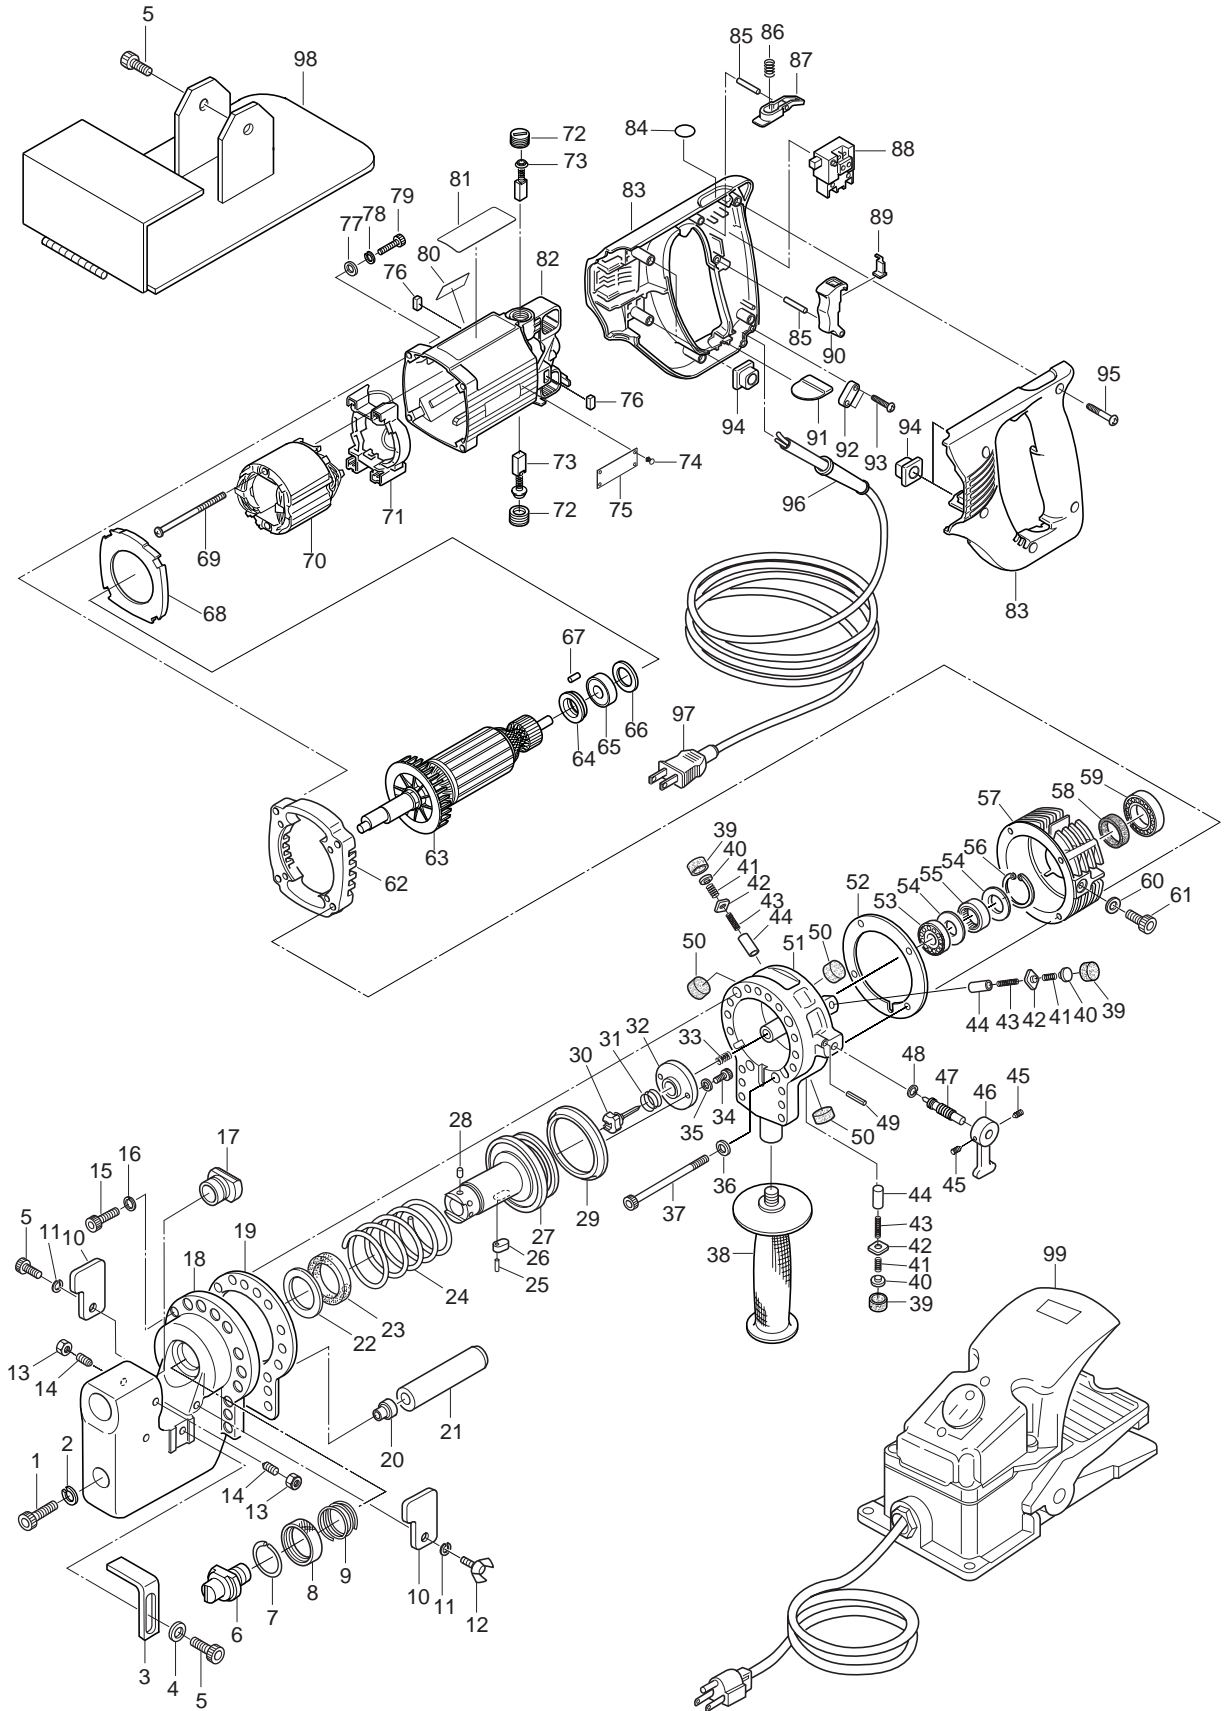

# PARTS LIST - 75002A

DET. #	PART#	DESCRIPTION	QTY.
1	75138	SCR-BLADDER RETAINING	1
2	75155	HELI-LOCK WASHER 10MM	1
3	75130	HOLE LOCATOR	1
4	75157	FLAT WASHER 6MM	2
5	75156	SCR-SHC M6 X 15MM	6
6	75427	PUNCH 9/16	1
7	75117	RETAINING RING	1
8	75115	COUPLING SLEEVE	1
9	75116	JOINT PIN SPRING	1
10	75131	STRIPPER	1
11	75162	HELI WASHER LOCK 6MM	2
12	75175	SCR-WING HD	2
13	75091	NUT HEX M6	2
14	75092	SCR-SOC M6 X 15MM	2
15	75158	SCR-SHC M8 X 20 MM	16
16	75159	FLAT WASHER 8MM	16
17	75444	DIE -RD 9/16A	1
	75445	DIE -RD 9/16B	1
18	75125	"C" FRAME	1
19	75132	GASKET	1
20	75136	SCR- BLADDER	1
21	75137	OIL BLADDER	1
22	75152	BACKUP RING	1
23	75153	ROD-SEAL PACKING	1
24	75134	PUNCH RETURN SPRING	1
25	75099	ROLL PIN	1
26	75135	PUNCH PISTON KEY	1
27	75118	PUNCH PISTON	1
28	75114	JOINT PIN	6
29	75154	PACKING	1
30	75042	RELEASE VALVE	6
31	75043	VALVE RETURN SPRING	1
32	75044	STOP PLATE	1
33	75045	VALVE RELEASE SPRING	1
34	75102	SCR-SHC M4 X 6MM	2
35	75101	FLAT WASHER 4MM	2
36	75862	WASHER HW5MM	4
37	75863	BOLT 5 X 70MM	4
38	75063	PUNCHER HANDLE	1
39	75049	RUBBER PACKING	3
40	75051	SPRING RETAINER	3
41	75052	CHECK VALVE SPRING	3
42	75050	CHECK VALVE	3
43	75053	PISTON RETURN SPRING	3
44	75048-A	PUMP PISTON 5.996 X 13MM	1-3
	75048-B	PUMP PISTON 5.997 X 13MM	1-3
	75048-C	PUMP PISTON 5.998 X 13MM	1-3
	75048-D	PUMP PISTON 5.999 X 13MM	1-3
	75048-E	PUMP PISTON 6.000 X 13MM	1-3
	75048-F	PUMP PISTON 6.001 X 13MM	1-3
	75048-G	PUMP PISTON 6.002 X 13MM	1-3
	75048-H	PUMP PISTON 6.003 X 13MM	1-3
	75048-I	PUMP PISTON 6.004 X 13MM	1-3
	75048-J	PUMP PISTON 6.005 X 13MM	1-3
45	75160	SCR-SET M6 X 8MM	2