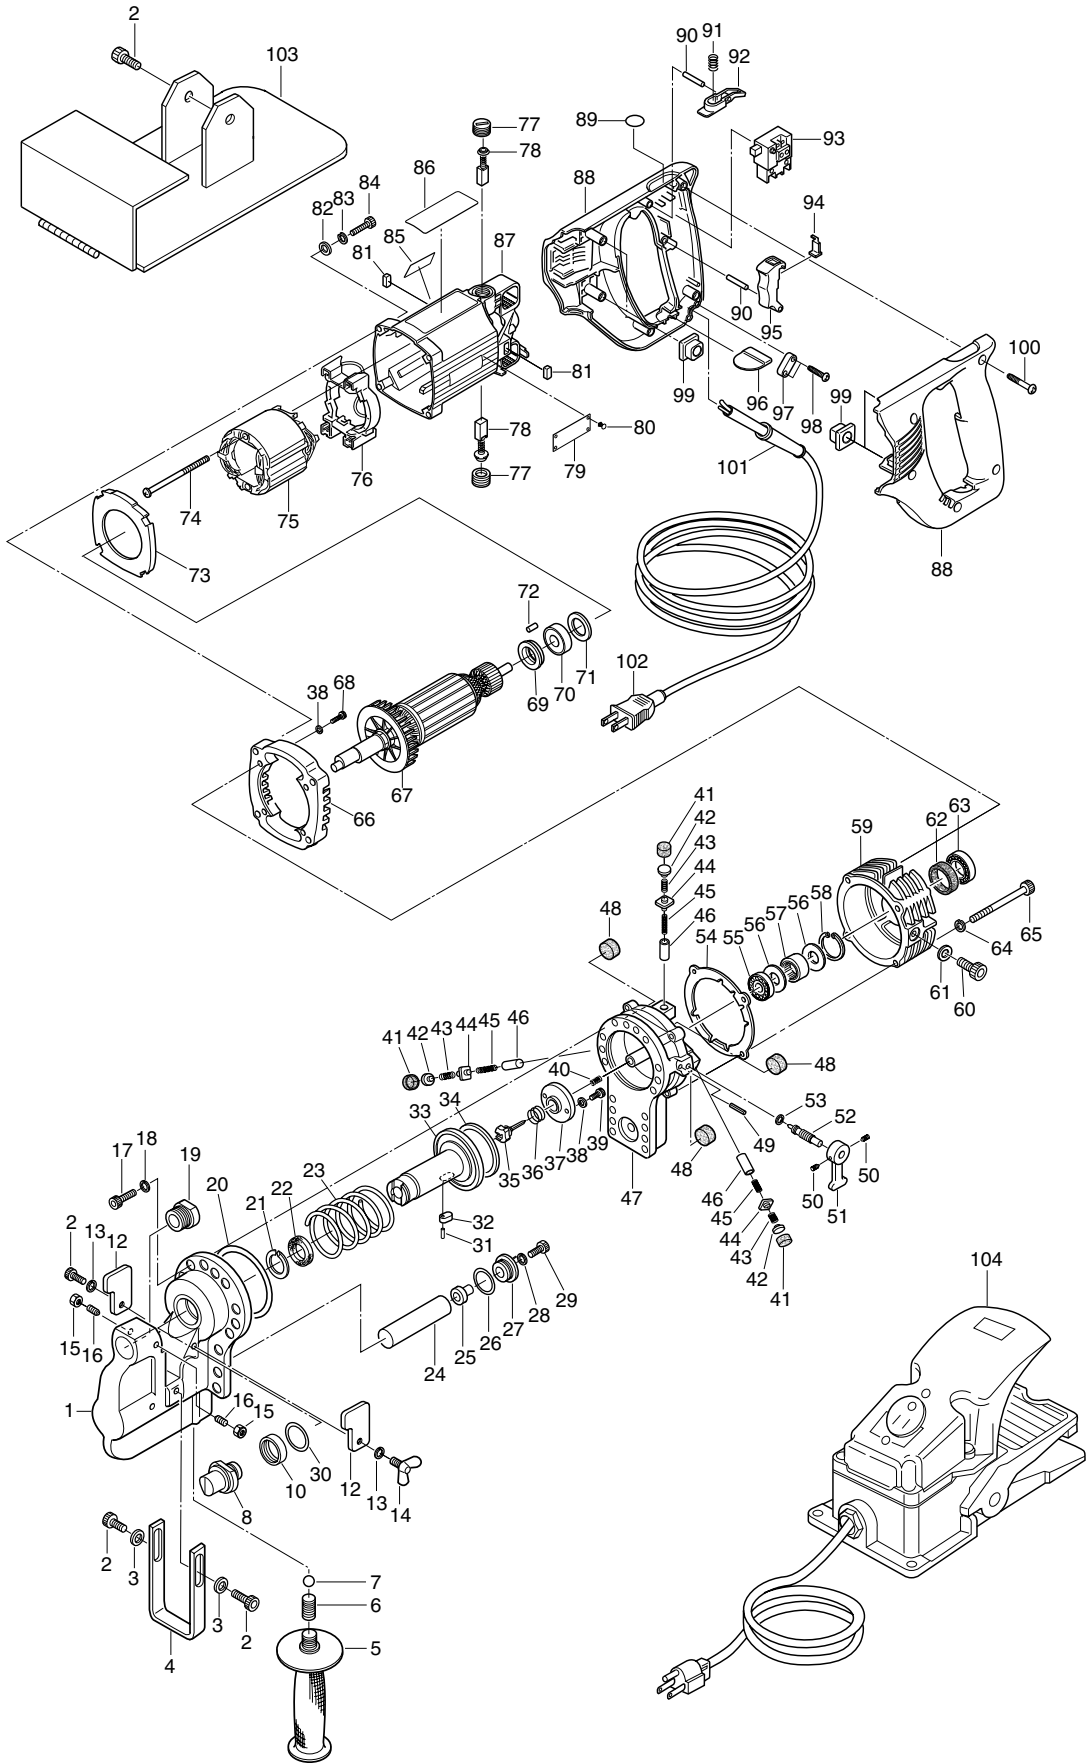

# PARTS LIST - 75002.5A

Det #	Part #	Description	Qty	Det #	Part #	Description	Qty
1	75177	"C" FRAME	1	48	75054	MAGNET	3
2	75156	SCREW M6 X 15MM	6	49	75100	ROLL PIN	1
3	75157	FLAT WASHER 6MM	2	50	75160	SCR-SET M6 X 8MM	2
4	75176	HOLE LOCATOR	1	51	75047	RETURN LEVER	1
5	75063	PUNCHER HANDLE	1	52	75046	RETURN VALVE	1
6	75192	SCR-SOC SET M10	1	53	75085	O-RING	1
7	75191	STEEL BALL BEARING	1	54	75173	GASKET	1
8	75427	9/16" PUNCH	1	55	75086	BALL BEARING	1
10	75902	RETAINING NUT	1	56	75055	SPACER	2
11	75903	PIN SPANNER	1	57	75088	ROLLER BEARING	1
12	75131	STRIPPER	2	58	75089	RETAINING RING	1
13	75162	WASHER-HELI LOCK	2	59	75861	PUMP CASE	1
14	75175	SCR-WING HD M6 X 15MM	1	60	75107	SCR-SHC M10 X 15MM	1
15	75091	NUT HEX M6	2	61	75090	SEAL WASHER	1
16	75189	SCR-SOC SET M6 X 20MM	2	62	75084	OIL SEAL	1
17	75158	SCR-SHC M8 X 20MM	18	63	75087	BALL BEARING	1
18	75159	FLAT WASHER 8MM	18	64	75862	WASHER HW5MM	4
19	75444	DIE-RD 9/16A	1	65	75873	BOLT HB5 X 50MM	4
	75445	DIE-RD 9/16B	1	66	75874	SUB PLATE	1
20	75185	O-RING	1	67	75821	ARMATURE	1
21	75152	BACKUP RING	1	68	75826	BOLT HB4 X 20MM	4
22	75153	PACKING ROD SEAL	1	69	75822	PAPER WASHER	1
23	75187	PUNCH RETURN SPRING	1	70	75823	BALL BEARING 608 LLB	1
24	75137	OIL BLADDER	1	71	75824	THURST WASHER 16MM	1
25	75136	SCR - BLADDER	1	72	75825	RUBBER PIN 4MM	1
26	75190	O-RING	1	73	75827	FAN GUIDE	1
27	75188	SCR-BLADDER BUSHING	1	74	75828	SCREW 5 X 65MM	2
28	75155	WASHER-HELI LOCK	1	75	75829	FIELD 115V	1
29	75138	SCR-BLADDER RET.	1	76	75830	FIELD SUPPORT SET	1
30	75904	O-RING	1	77	75831	BRUSH CAP	2
31	75099	ROLL PIN	1	78	75832	CARBON BRUSH (PAIR)	2
32	75135	PUNCH PISTON KEY	1	79	75864	CAUTION TAG	1
33	75901	PUNCH PISTON	1	80	75833	RIVET	4
34	75154	PACKING	1	81	75834	ANTI VIBRATION RUBBER B	2
35	75042	RELEASE VALVE	1	82	75835	FLAT WASHER 5MM	4
36	75043A	VALVE RETURN SPRING	1	83	75836	SPRING WASHER 5MM	4
37	75183	STOP PLATE	1	84	75837	BOLT HB 5 X 25MM	4
38	75101	FLAT WASHER	2	85	75865	WARNING TAG	1
39	75102	SCR-SHC M4 X 6MM	2	86	75867	NAME TAG	1
40	75184	VALVE RELEASE SPRING	1	87	75838	MOTOR HOUSING SET	1
41	75049	SEAL-PACKING	3	88	75839	HANDLE SET	1
42	75051	SPRING REATINER	3	89	75840	LABEL	1
43	75052	CHECK VALVE SPRING	3	90	75841	PIN 3MM	2
44	75050	CHECK VALVE	3	91	75842	COMPRESSION SPRING 4MM	1
45	75053	PISTON RETURN SPRING	3	92	75843	ROCK BUTTON	1
46	75048-A	PUMP PISTON 5.996 X 13MM	1-3	93	75844	SWITCH TG71B	1
	75048-B	PUMP PISTON 5.997 X 13MM	1-3	94	75845	SPACER	1
	75048-C	PUMP PISTON 5.998 X 13MM	1-3	95	75846	SWITCH LEVER	1
	75048-D	PUMP PISTON 5.999 X 13MM	1-3	96	75847	RUBBER PLATE	1
	75048-E	PUMP PISTON 6.000 X 13MM	1-3	97	75848	CORD CLAMP	1
	75048-F	PUMP PISTON 6.001 X 13MM	1-3	98	75849	SCREW 4 X 18MM	2
	75048-G	PUMP PISTON 6.002 X 13MM	1-3	99	75850	ANTI VIBRATION RUBBER A	4
	75048-H	PUMP PISTON 6.033 X 13MM	1-3	100	75841	SCREW 4 X 25MM	5
	75048-I	PUMP PISTON 6.004 X 13MM	1-3	101	75852	STRAIN RELIEF	1
	75048-J	PUMP PISTON 6.005 X 13MM	1-3	102	75870	POWER CORD	1
47	75174	CYLINDER	1	103	75166	WORK STAND	1
				104	75110	FOOT SWITCH	1