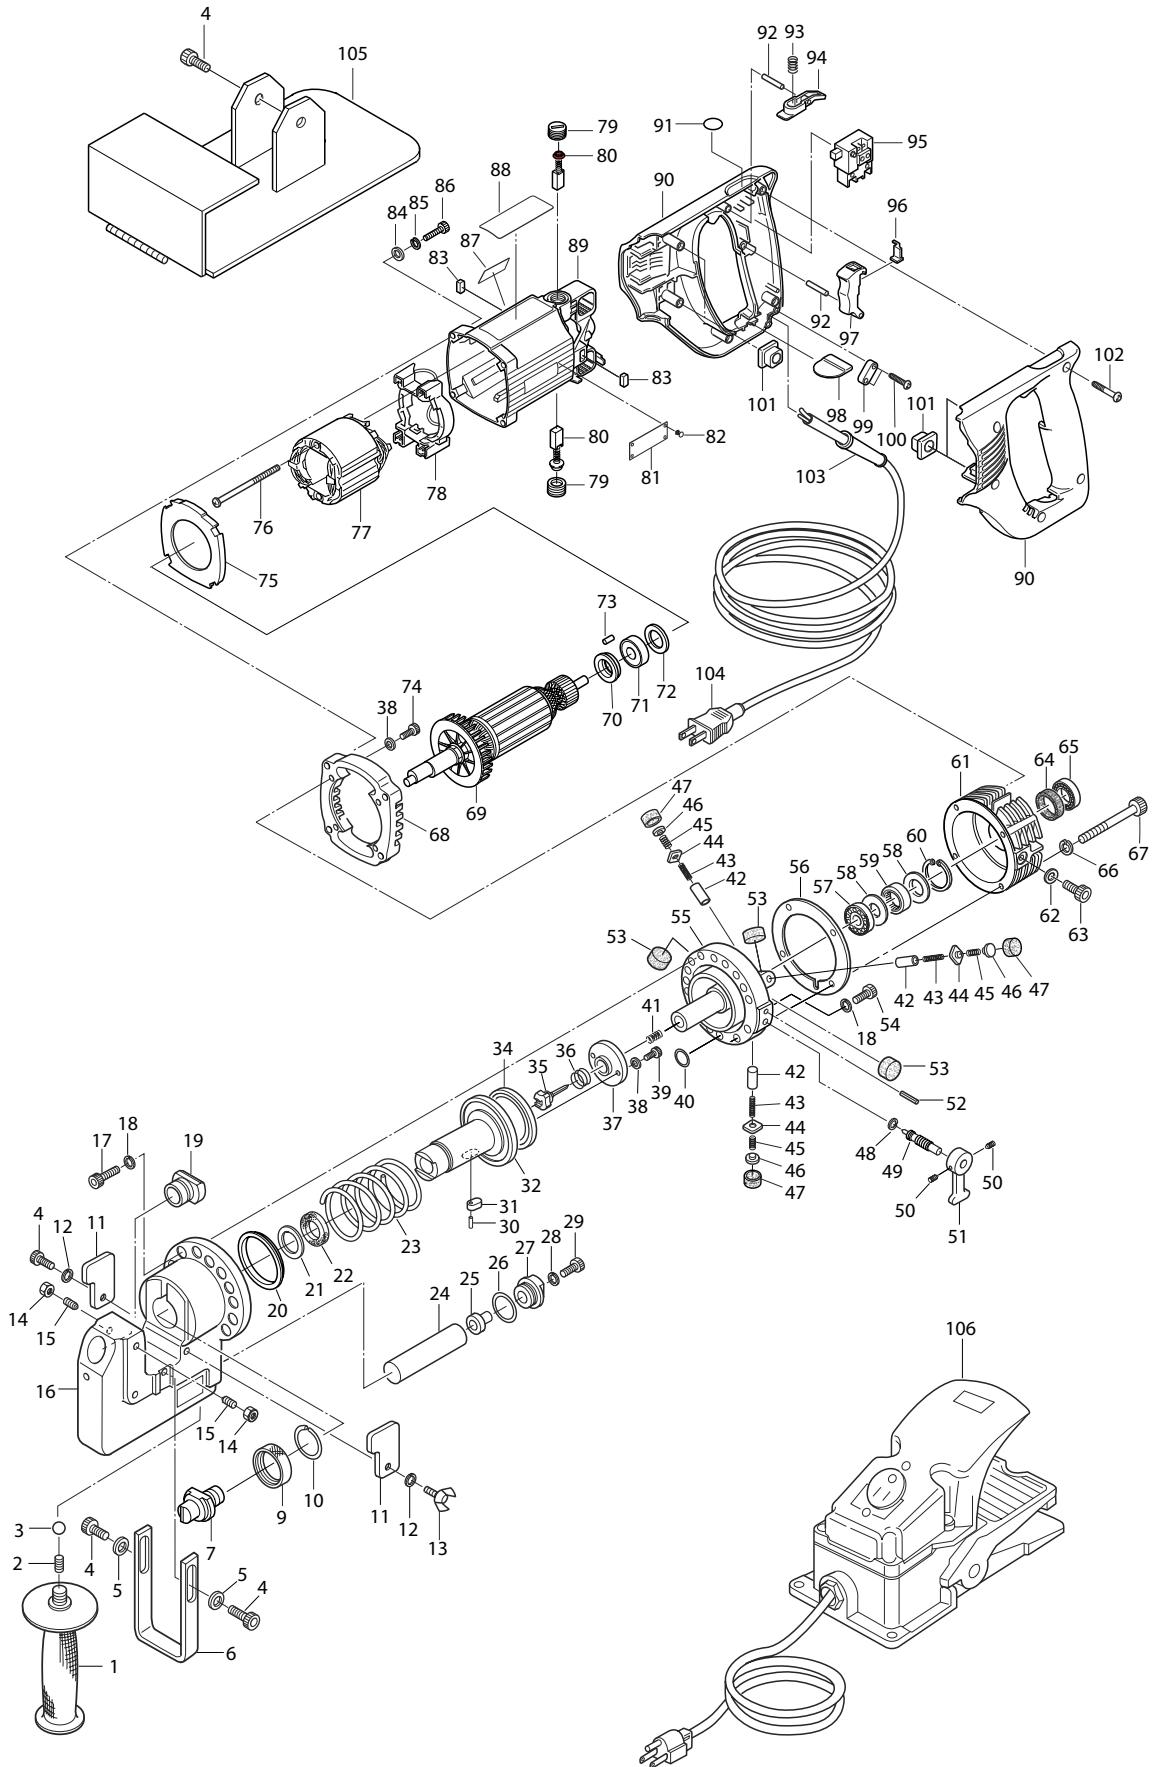

# MODEL 75004A PARTS LIST

Det #	Part #	Description	Qty	Det #	Part #	Description	Qty
1	75063	PUNCHER HANDLE	1	50	75160	SCR-SET M6 X 8MM	2
2	75192	SCR-SOC SET M10 X 10MM	1	51	75047	RETURN LEVER	1
3	75191	STEEL BALL	1	52	75100	ROLL PIN	1
4	75156	SCR-SHC M6 X 15MM	6	53	75054	MAGNET	3
5	75157	FLAT WASHER 6MM	2	54	75241	SCR-SHC M8 X 25MM	2
6	75182	HOLE LOCATOR	1	55	75211	CYLINDER	1
7	75492	PUNCH 11/16" DIA	1	56	75220	GASKET	1
9	75907	RETAINING NUT	1	57	75086	BALL BEARING	1
10	75908	O-RING	1	58	75055	SPACER	2
11	75215	STRIPPER	1	59	75088	ROLLER BEARING	1
12	75162	WASHER-HELI LOCK	8	60	75089	RETAINING RING	1
13	75175	SCR-WING HD M6 X 15MM	1	61	75860	PUMP HOUSING	1
14	75091	NUT HEX M6	2	62	75090	SEAL WASHER	1
15	75189	SCR-SOC SET M6 X 20MM	2	63	75107	SCR-SHC M10 X 15MM	1
16	75210	"C" FRAME	1	64	75084	OIL SEAL	1
17	75236	SCR-SHC M8 X 30MM	13	65	75087	BALL BEARING	1
18	75159	FLAT WASHER 8MM	15	66	75872	WASHER HW6MM	4
19	75516	DIE-RD 11/16" S-TYPE	1	67	75871	BOLT HB6 X 50MM	4
	75517	DIE-RD 11/16" T-TYPE	1	68	75874	SUB PLATE	1
20	75219	CYLINDER PACKING	1	69	75821	ARMATURE	1
21	75233	BACKUP RING	1	70	75822	PAPPER WASHER	1
22	75234	PACKING ROD SEAL	1	71	75823	BALL BEARING 608 LLB	1
23	75221	PUNCH RETURN SPRING	1	72	75824	THURST WASHER 16MM	1
24	75137	OIL BLADDER	1	73	75825	RUBBER PIN 4MM	1
25	75138	SCR-BLADDER	1	74	75826	BOLT HB4 X 20MM	4
26	75190	O-RING	1	75	75827	FAN GUIDE	1
27	75188	SCR BLADDER BUSHING	1	76	75828	SCREW 5 X 65MM	2
28	75155	WASHER-HELI LOCK	1	77	75829	FIELD 115V	1
29	75138	SCR-BLADDER RETAINING	1	78	75830	FIELD SUPPORT SET	1
30	75099	ROLL PIN	1	79	75831	BRUSH CAP	2
31	75135	PUNCH PISTON KEY	1	80	75832	CARBON BRUSH (PAIR)	2
32	75906	PUNCH PISTON	1	81	75864	CAUTION TAG	1
34	75235	PACKING	1	82	75833	RIVET	4
35	75216	RELEASE VALVE	1	83	75834	ANIT VIBRATION RUBBER B	2
36	75217	VALVE RETURN SPRING	1	84	75835	FLAT WASHER 5MM	4
37	75218	STOP PLATE	1	85	75836	SPRING WASHER 5MM	4
38	75101	FLAT WASHER	2	86	75837	BOLT HB 5 X 25MM	4
39	75102	SCR-SHC M4 X 6MM	2	87	75865	WARNING TAG	1
40	75240	O-RING	1	88	75869	NAME TAG	1
41	75184	VALVE RELEASE SPRING	1	89	75838	MOTOR HOUSING SET	1
42	75048-A	PUMP PISTON 5.996 X 13MM	1-3	90	75839	HANDLE SET	1
	75048-B	PUMP PISTON 5.997 X 13MM	1-3	91	75840	LABEL	1
	75048-C	PUMP PISTON 5.998 X 13MM	1-3	92	75841	PIN 3MM	2
	75048-D	PUMP PISTON 5.999 X 13MM	1-3	93	75842	COMPRESSION SPRING 4MM	1
	75048-E	PUMP PISTON 6.000 X 13MM	1-3	94	75843	ROCK BUTTON	1
	75048-F	PUMP PISTON 6.001 X 13MM	1-3	95	75844	SWITCH TG71B	1
	75048-G	PUMP PISTON 6.002 X 13MM	1-3	96	75845	SPACER	1
	75048-H	PUMP PISTON 6.033 X 13MM	1-3	97	75846	SWITCH LEVER	1
	75048-I	PUMP PISTON 6.004 X 13MM	1-3	98	75847	RUNNER PLATE	1
	75048-J	PUMP PISTON 6.005 X 13MM	1-3	99	75848	CORD CLAMP	1
43	75053	PISTON RETURN SPRING	3	100	75849	SCREW 4 X 18MM	2
44	75050	CHECK VALVE	3	101	75850	ANTI VIBRATION RUBBER A	4
45	75052	CHECK VALVE SPRING	1-3	102	75841	SCREW 4 X 25MM	5
46	75051	SPRING RETAINER	3	103	75852	STRAVIN RELIEF	1
47	75049	RUBBER PACKING SEAL	3	104	75870	POWER CORD	1
48	75085	O-RING	1	105	75194	WORK STAND	1
49	75046	RETURN VALVE	1	106	75110	FOOT SWITCH	1
					75903	PIN SPANNER	1